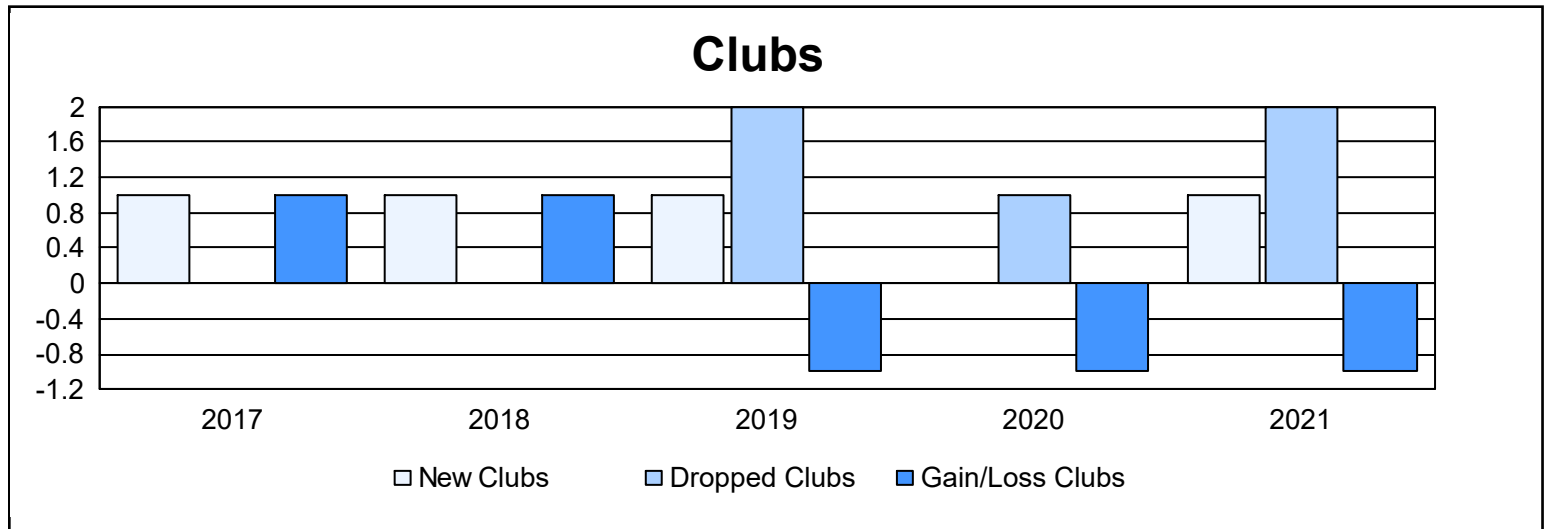

Year	New Clubs	Dropped Clubs	Gain/ Loss Clubs	New Members	Charter Members	Reinstate Members	Transfer Members	Total Member Added	Total Members Dropped	Gain/ Loss Members
2016-2017	1	0	1	59	24	1	3	87	86	1
2017-2018	1	0	1	43	24	4	1	72	91	-19
2018-2019	1	2	-1	34	8	1	21	64	95	-31
2019-2020	0	1	-1	30	0	7	2	39	78	-39
2020-2021	1	2	-1	23	20	1	4	48	97	-49
<b>Average</b>	<b>1</b>	<b>1</b>	<b>0</b>	<b>38</b>	<b>15</b>	<b>3</b>	<b>6</b>	<b>62</b>	<b>89</b>	<b>-27</b>

### Membership Composition June 2021 Cumulative