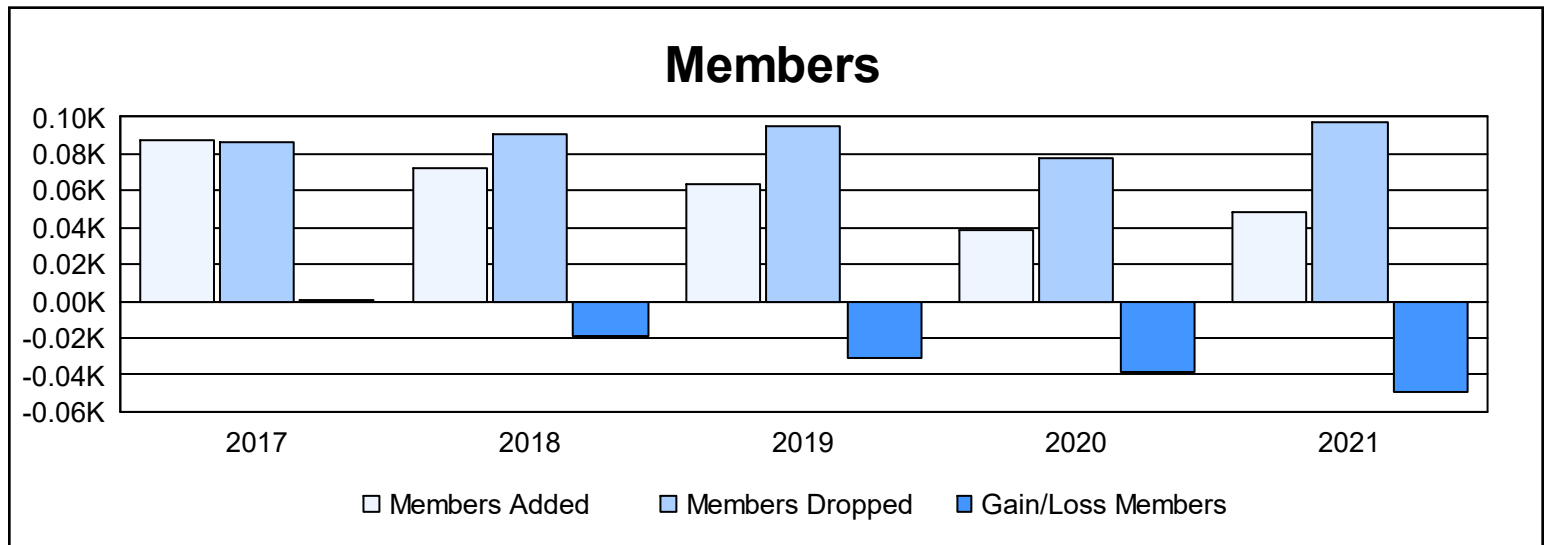

Year	New Clubs	Dropped Clubs	Gain/ Loss Clubs	New Members	Charter Members	Reinstate Members	Transfer Members	Total Member Added	Total Members Dropped	Gain/ Loss Members
2016-2017	1	0	1	59	24	1	3	87	86	1
2017-2018	1	0	1	43	24	4	1	72	91	-19
2018-2019	1	2	-1	34	8	1	21	64	95	-31
2019-2020	0	1	-1	30	0	7	2	39	78	-39
2020-2021	1	2	-1	23	20	1	4	48	97	-49
<b>Average</b>	<b>1</b>	<b>1</b>	<b>0</b>	<b>38</b>	<b>15</b>	<b>3</b>	<b>6</b>	<b>62</b>	<b>89</b>	<b>-27</b>

### Membership Composition June 2021 Cumulative