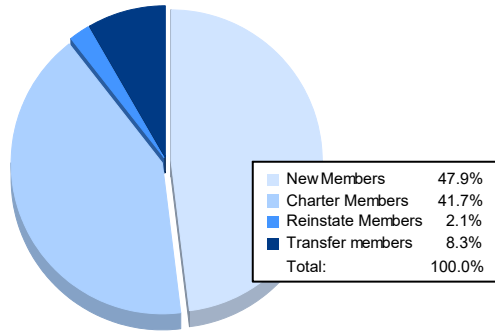

Year	New Clubs	Dropped Clubs	Gain/ Loss Clubs	New Members	Charter Members	Reinstate Members	Transfer Members	Total Member Added	Total Members Dropped	Gain/ Loss Members
2016-2017	1	0	1	59	24	1	3	87	86	1
2017-2018	1	0	1	43	24	4	1	72	91	-19
2018-2019	1	2	-1	34	8	1	21	64	95	-31
2019-2020	0	1	-1	30	0	7	2	39	78	-39
2020-2021	1	2	-1	23	20	1	4	48	97	-49
<b>Average</b>	<b>1</b>	<b>1</b>	<b>0</b>	<b>38</b>	<b>15</b>	<b>3</b>	<b>6</b>	<b>62</b>	<b>89</b>	<b>-27</b>

### Membership Composition June 2021 Cumulative